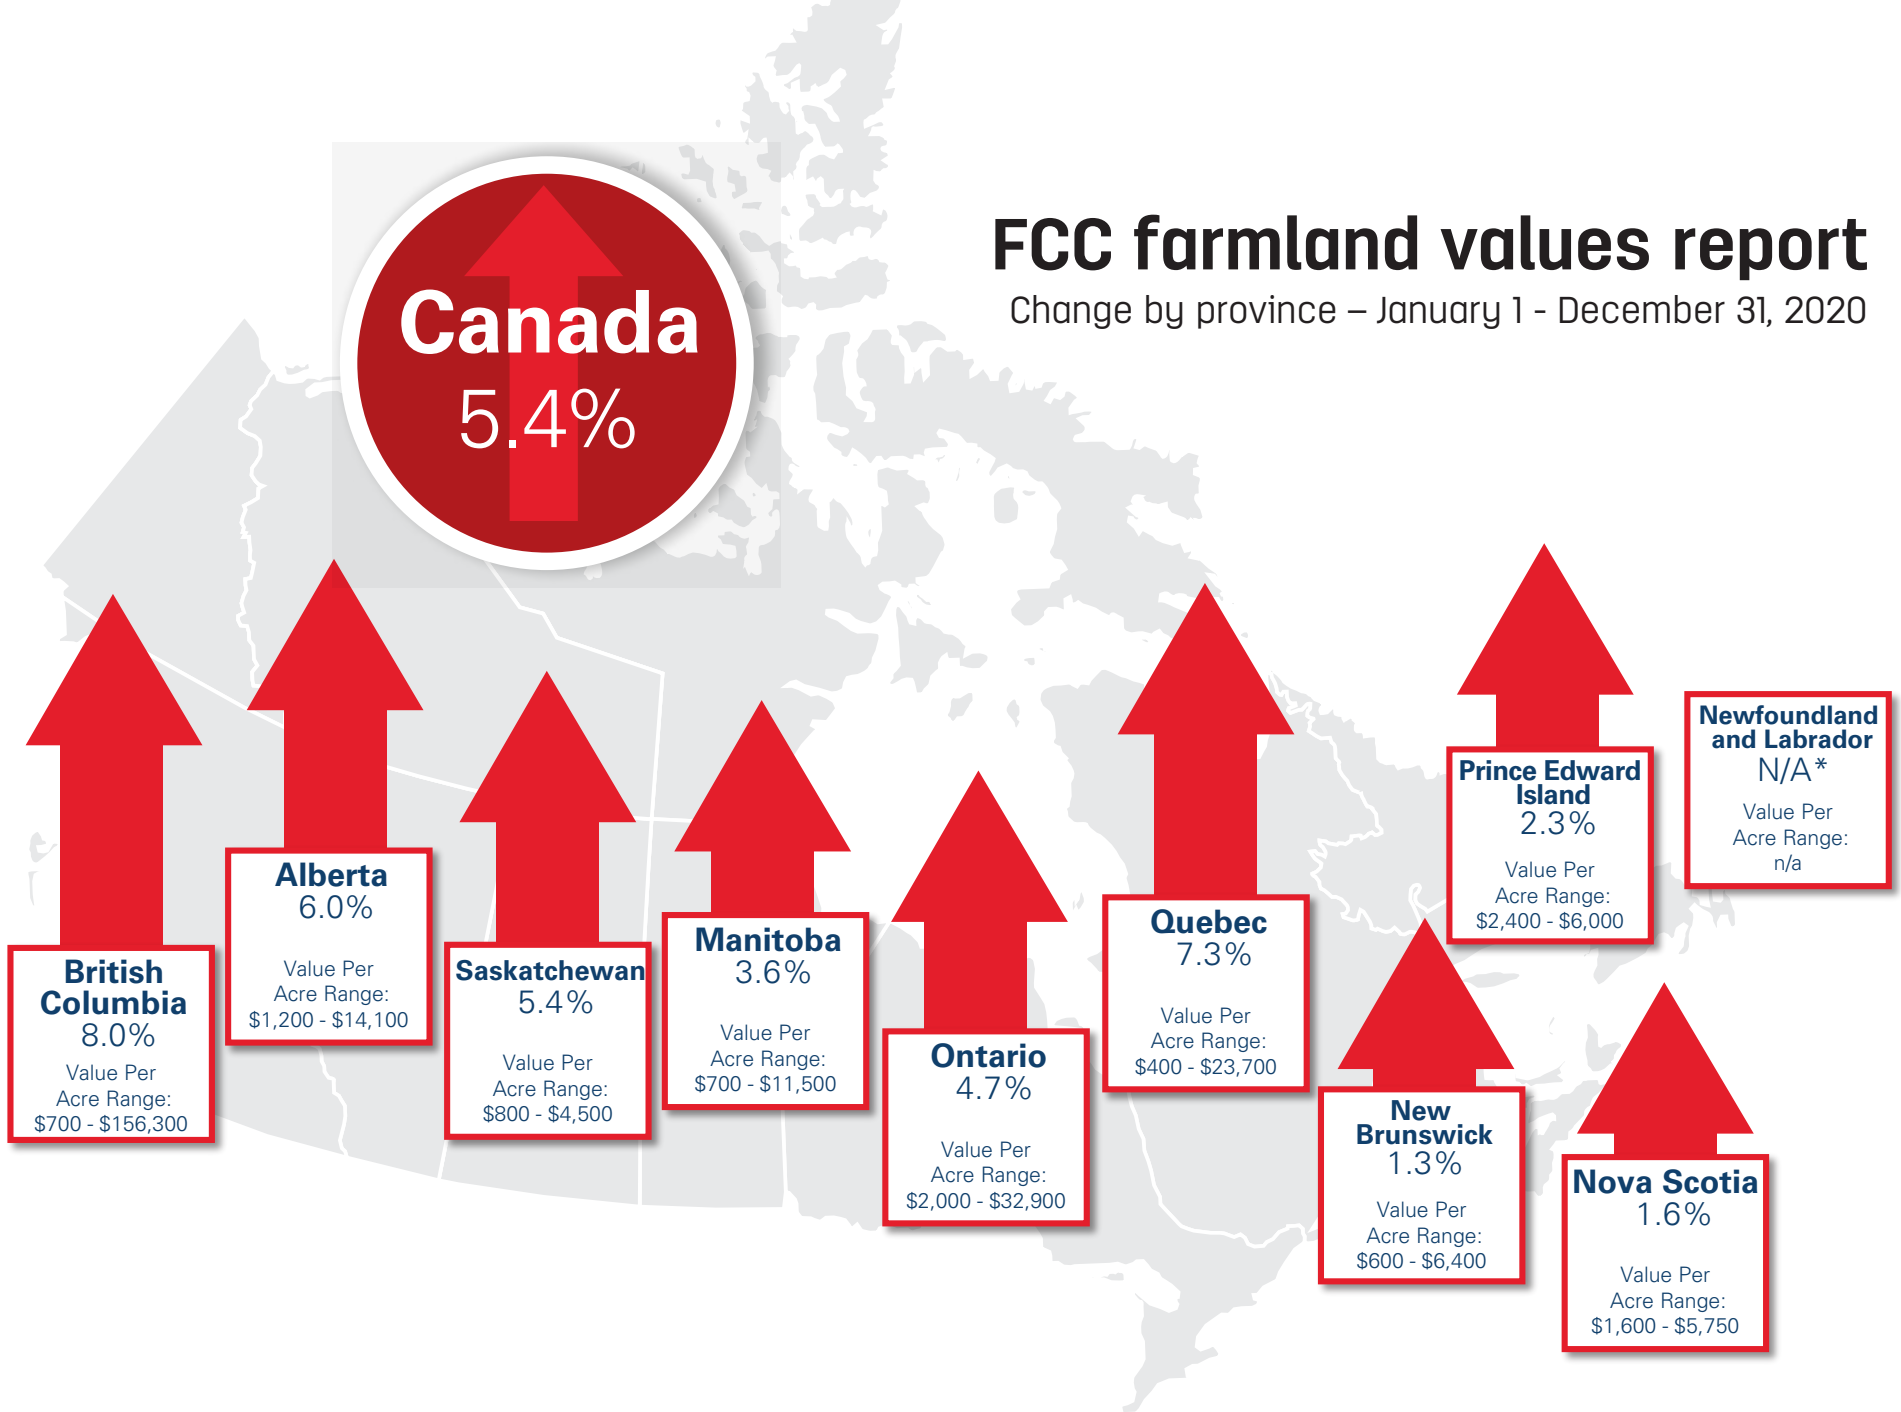

FCC farmland values report

Change by province – January 1 - December 31, 2020

* There was an insufficient number of publicly reported transactions in 2020 to accurately assess farmland values in Newfoundland and Labrador.