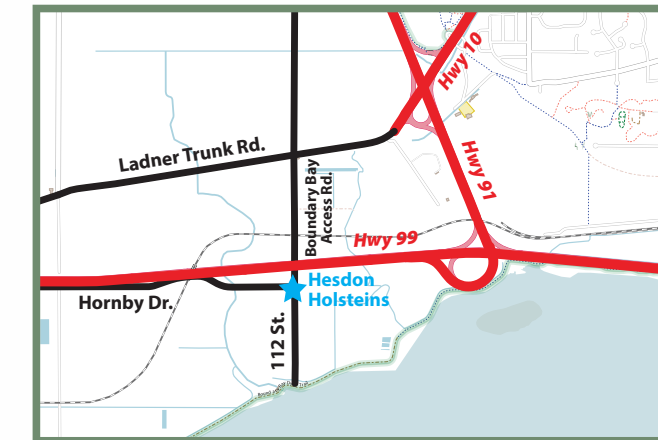

ACKNOWLEDGEMENT OF SPONSORS OF BIOSECURITY BOOTS, LUNCHES, SNACKS & REFRESHMENTS

Biosecurity is an increasingly important consideration on dairy farm open houses and is one of the six pillars of the industry's proAction Initiative.

We request that you please respect signs and wear the disposable plastic boots graciously provided at each farm.

Please dispose of used boots in the containers provided to ensure that any winds don't blow them around the farm site.

A special thank you to all participating sponsors of lunches and refreshments at the following dairy farms:

- Hoek Holsteins Ltd. (Agassiz)
- Corners Pride Farms Ltd. (Chilliwack)
- Eagle Acres Dairy (Langley)

Also, a big thank you to all participating sponsors of refreshments and snacks at all other farm locations.

The BC Ministry of Agriculture and the Dairy Industry Research and Education Committee (DIREC) of the BC Dairy Association sincerely thank all participating agribusinesses for your continuous support.