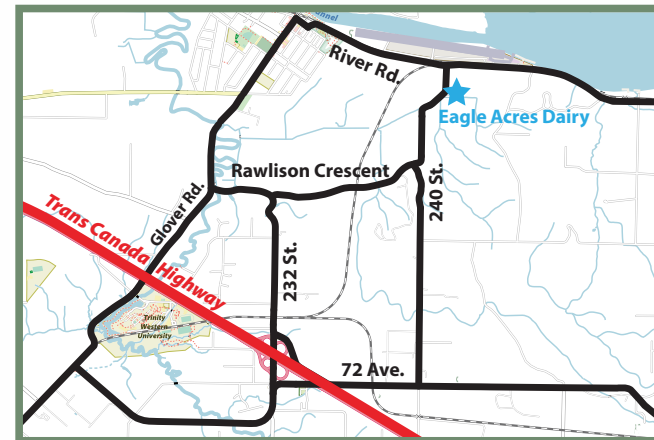

7. Hesdon Holsteins

The Hessels Family, 4769 112 St, Delta
604-805-7563 (Alan)

Visiting hours- 9 am to 4 pm

Main suppliers and bio-boot/refreshment sponsors: Pacific Dairy Centre, Lindhout Construction, GEA, Mid Valley Manufacturing, J&D Farmers Dairy Service, Voltage Solutions, Fraser Valley Watersmart, Quantum Engineering, and Farm Credit Canada

- 140 Stall outside drive-through barn, close-up calving pack/calf section by Lindhout Construction
- GEA Mag 90i Dbl 10 Parallel Parlor and RPC Oil-less Vacuum Pump by Pacific Dairy Centre
- GEA CowScout ID, Activity / Health monitoring with 3-way sort
- AlleyKing hydraulic alley scrapers, Super Comfort stalls, Head Lockers, Stainless steel tip water troughs, welding and gates, design assistance and drawing by Mid Valley Manufacturing
- CST Slurrystore Storage 81'x23' (904K US Gal capacity) and GEA Houle Agitation System
- Rollomatic Curtains for sidewall and Faromor Peak curtain by J & D Dairy
- Faromor 5'x40' Solar Vu Panels for calf barn exterior wall by J & D Dairy
- NV4 Weather Station- wind and rain sensor for climate control
- DeLaval Cattle Brushes
- LED high efficiency lighting throughout barn by Voltage Solutions
- Reclaimed barn wood on parlour front gable from Heritage barn that was previously on site