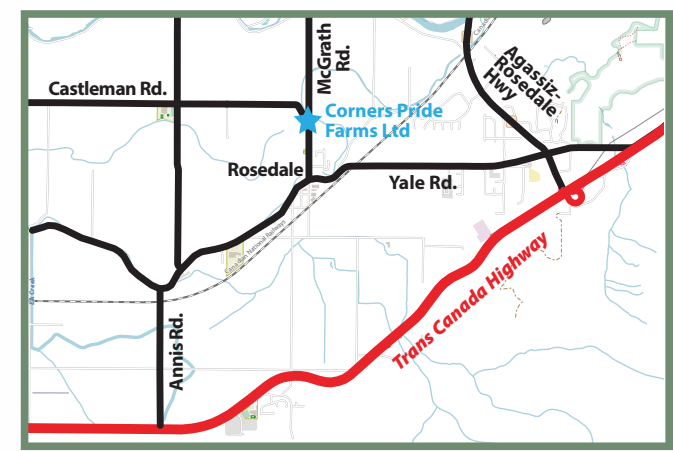

2. Corners Pride Farms Ltd
Bernie and Yvonne VanderMeulen, Brandon and Janel Bisschop, and Justin VanderMeulen
10484 McGrath Road, Chilliwack, BC 604-794-7735

Visiting hours- 10 am to 4 pm
Construction will limit some farm access
Complimentary LUNCH- 11 to 1:30 by West Coast Robotics

Main suppliers and bio-boot sponsors: West Coast Robotics, Goosen Construction, J & D Farmers Dairy Service, Pacific Dairy Centre, Neal's Electric, Fraser Valley Water Smart, and Petsen Services

- New 6 row barn (340'x120') and 4 row barn (340' x 104') by Goosen Construction
- Lely A4 Robots (multiple features, 20 robots and plan to install 11 more)
- Lely Walkway automated foot baths
- Lely Juno feed pushers (1 per barn) and custom swinging feed rail
- Artex Y2K stalls (1 cow per stall) and cow lockers
- Nedap cow id system and Chain Disk feeding system (concentrate pellets at robot) by Petsen
- Waterers, Artex 55" Breeze fans, and Faromor Sidewall Curtains installed by J & D
- Gates and Fencing by J&D
- 2 Mueller 8000 Gallon Quad milk tanks
- Joz scrapers with folding option and sand flex scrapers by J&D
- DariTech Bio Link manure flush system with Slurry Store by PDC (includes deck flush)
- Primary and Secondary Separation Systems by Daritech / PDC

3. B & L Dairy Farm Ltd
The Dykshoorn Family, 1167 Kenny Rd, Abbotsford
604-768-0131

Visiting hours- 9 am to 4 pm
Farm access is limited to new facilities

Main suppliers and refreshment/bio-boot sponsors: West Coast Robotics, Van Reeuyk Construction, Doppenberg Electric, Pacific Dairy Center, and Trevor Dykshoorn

- 3 Row Sand Barn (76'x192') with Bedded Pack
- Lely A4 Robotic Milking System (Weigh Floor, MQC-C SCC Detection, QWes Heat and Rumination Detection)
- West Coast Stabling Stalls, Headlocks, and Stabling 52" Fans
- Secco Double Roll Down Curtains
- Mueller Bulk Tank
- GEA Houle Alley Scraper for sand
- GEA Houle Flume / Transfer Automatic Pump
- Gates and Fencing by Trevor Dykshoorn