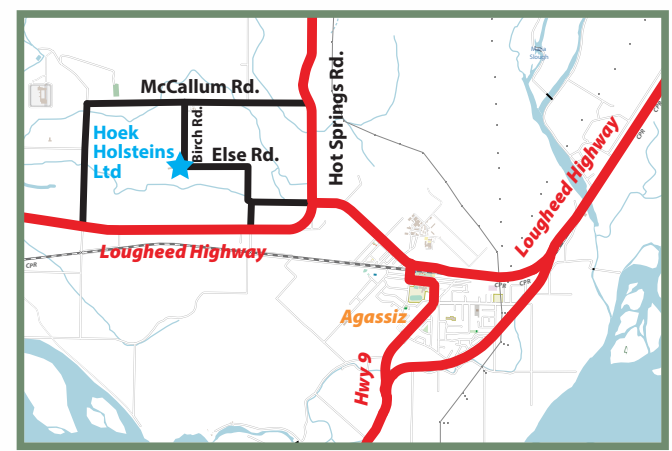

1. Hoek Holsteins Ltd.
Vander Hoek Family, 2826 Birch Rd, Agassiz, BC
Greg: 604-991-0502 and Vince: 604-991-0171

Visiting hours- 9 am to 4 pm
Complimentary Lunch- 11 am to 1:30 pm

Main suppliers and bio-boot/lunch sponsors: Pacific Dairy Centre, Goosen Construction, Moonlight Electric, Fraser Valley Watersmart, Mid Valley Manufacturing, Meinen Brothers Agri Systems, and GEA

- BC's Largest GEA Monobox robotic milking system (1 step attachment, 3D time of flight camera, "In Liner Everything"- clean to post dip installed by Pacific Dairy Centre)
- WeCover clearspan barn- 400'x140'; 6 Row Perimeter Feed Head-to-Head Stalls, sand bed and 120' sand lane
- Western Canada's largest Jourdain head locker installation
- Artzen lights, Magnetic Drive Fans, and Automated curtains by Meinen Brothers
- GEA Alley Scraper System, GEA Barn Cleaner System and GEA Manure pumps with Daritech DT360 Separator, 4' GEA Roller press, and 2' GEA Roller Press
- GEA RPC Oil-less Vacuum Pump, GEA 7200 Gal Koolway Milk Tank, 1000 L Buffer Tank by PDC
- GEA CowScout Herd Health and Activity system monitoring by PDC
- Grain Bin & Chain Disk Auger system installed by Petson Agri Systems
- Cybernetic Manure Control Centre
- Gates, fences, stalls, and welding by Mid Valley Manufacturing