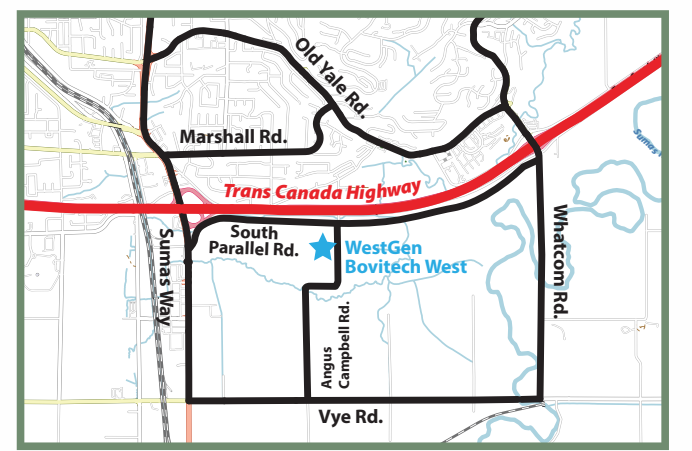

50th Annual B.C. Dairy EXPO

Farm Tours

Wednesday, January 24, 2018

TOUR HOSTS	LOCATION	VISITING TIMES
Hoek Holsteins Ltd.	Agassiz	9:00 am – 4:00 pm *
Corners Pride Farms Ltd.	Chilliwack	10:00 am – 4:00 pm *
B & L Dairy Farm Ltd.	Abbotsford	9:00 am – 4:00 pm
WestGen – Bovitech West	Abbotsford	9:00 am – 4:00 pm
EcoDairy	Abbotsford	9:00 am – 4:00 pm
Eagle Acres Dairy	Langley	9:00 am – 4:00 pm *
Hesdon Holsteins	Delta	9:00 am – 4:00 pm

* Lunch provided at these locations (11:00 am – 1:30 pm)

A big thank you to all hosts for opening their facilities to visitors!

For More Information Contact

Trevor Hargreaves, Director of Producer Relations
BC Dairy Association
thargreaves@bcdairy.ca
800.242.6455 or 604.294.3775

1. Hoek Holsteins Ltd.
Vander Hoek Family, 2826 Birch Rd, Agassiz, BC
Greg: 604-991-0502 and Vince: 604-991-0171

Visiting hours- 9 am to 4 pm
Complimentary Lunch- 11 am to 1:30 pm

Main suppliers and bio-boot/lunch sponsors: Pacific Dairy Centre, Goosen Construction, Moonlight Electric, Fraser Valley Watersmart, Mid Valley Manufacturing, Meinen Brothers Agri Systems, and GEA