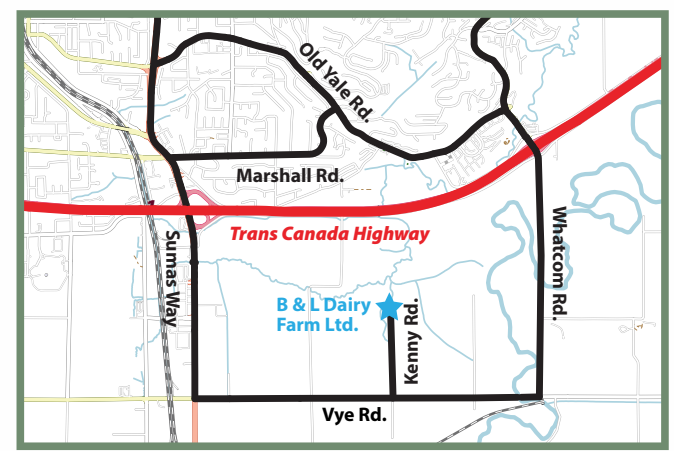

4. WestGen – Bovitech West
1625 Angus Campbell Road, Abbotsford
604-425-1890

Visiting hours- 9 am to 4 pm
Main suppliers: Kloot Construction, Heidelberg Contracting, Artex Barn Solutions, J & D Farmers Dairy Service, Mid Valley Manufacturing, and Eagle Builders.

- New 28,800 ft2 facilities and barn
- Heated IVF collection room
- Housing for up to 40 donors and 90 recipients
- 14- 55" Artex Breeze Fans, Faromor Chimneys, CSL headlocks and heifer headlocks
- Sidewall curtains with NV4 weather controls
- 22 LED fixtures
- 19 roll up doors
- Hospital facility with 3 treatment pens