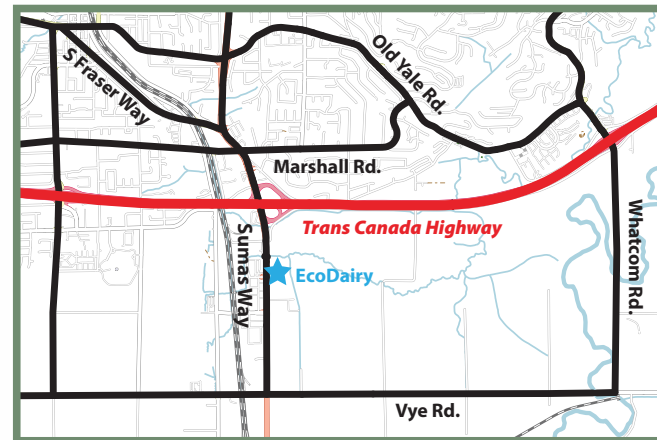

6. Eagle Acres Dairy

Brian and Erin Anderson, 8796 240 St, Langley
604-888-2403

Visiting hours- 9 am to 4 pm

Complimentary LUNCH- 11:00 to 1:30 and bio-boots sponsored by: J&D Farmers Dairy Service, BMO bank, Doppenberg Electric, Primo Contracting, and Country Lumber

Main suppliers: Primo Contracting, J & D Farmers Dairy Service, Country Lumber, Doppenberg Electric, and Artex Barn Fabricators

- Eagle Acres is dedicated to EDUCATE-A-KID (public education- BC agriculture and dairy industry)
- New education overhead viewing theater and 3 stall demonstration parlor
- CF 1000 Smart Calf Feeder
- Delaval Cow Brush and mini brush for heifers
- JOZ Alley Scrapers
- Delaval VMS (6 years in operation) re-installed into new facility
- Loewen Electric Raceway Agitator
- 2 Artex Positive Pressure Air Tubes for ventilation
- Artex J2K Stalls and Self Lockers, J&D gates and fencing
- Pasture Mat topped with 1.5" foam for maximum stall bed comfort
- Faromor Sidewall Curtains and 55" Breeze Fan
- Pasture Gate (access in and out of barn to pasture)
- Cow Protection Gate on the computer feeder stalls