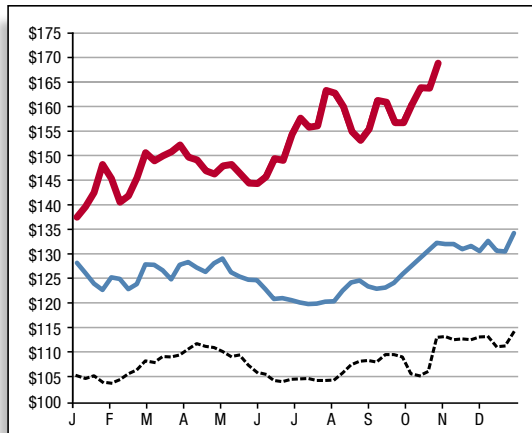

MARKET REPORT

Source: USDA Livestock
Grain & Market News

..... 5 yr avg — 2013 — 2014

CME feeder cattle index

5 area weekly weighted average select steer price

Weekly choice cutout