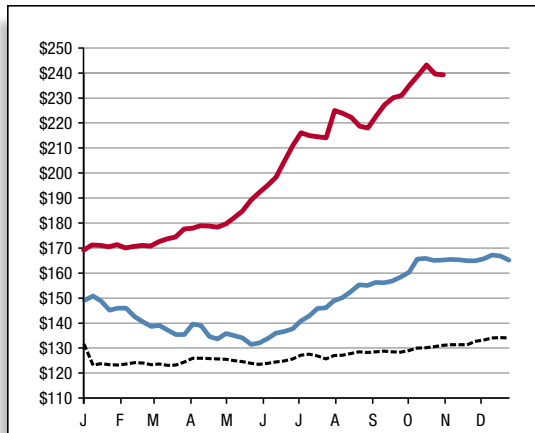

MARKET REPORT

Source: USDA Livestock
Grain & Market News

..... 5 yr avg — 2013 — 2014

CME feeder cattle index

5 area weekly weighted average select steer price

Weekly choice cutout